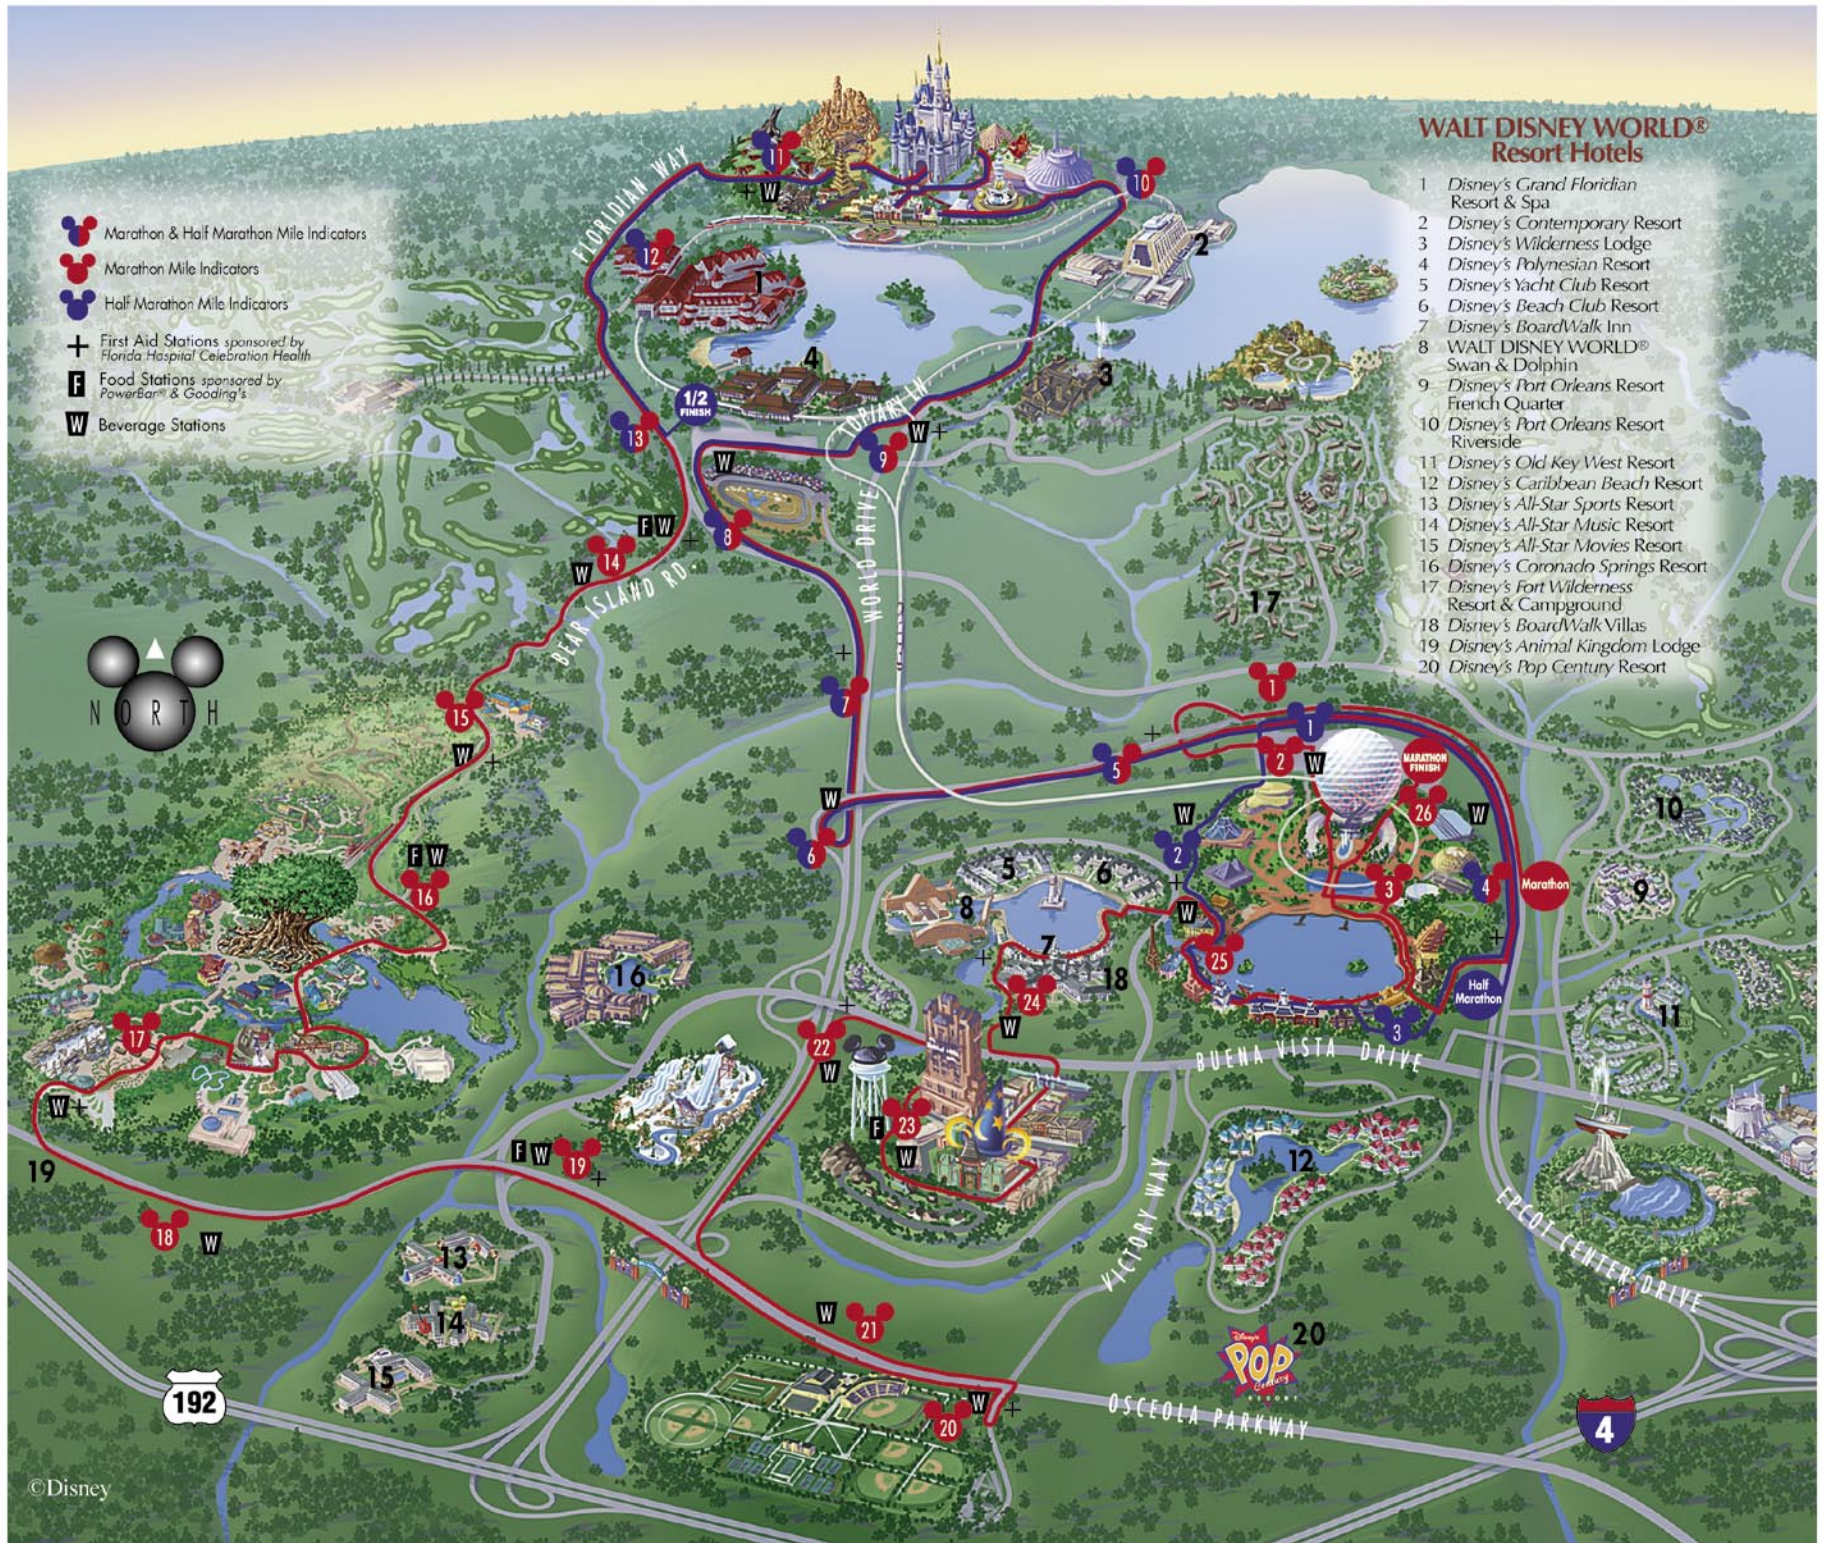

WALT DISNEY WORLD® Resort Hotels

- 1 Disney's Grand Floridian Resort & Spa
- 2 Disney's Contemporary Resort
- 3 Disney's Wilderness Lodge
- 4 Disney's Polynesian Resort
- 5 Disney's Yacht Club Resort
- 6 Disney's Beach Club Resort
- 7 Disney's BoardWalk Inn
- 8 WALT DISNEY WORLD® Swan & Dolphin
- 9 Disney's Port Orleans Resort French Quarter
- 10 Disney's Port Orleans Resort Riverside
- 11 Disney's Old Key West Resort
- 12 Disney's Caribbean Beach Resort
- 13 Disney's All-Star Sports Resort
- 14 Disney's All-Star Music Resort
- 15 Disney's All-Star Movies Resort
- 16 Disney's Coronado Springs Resort
- 17 Disney's Fort Wilderness Resort & Campground
- 18 Disney's BoardWalk Villas
- 19 Disney's Animal Kingdom Lodge
- 20 Disney's Pop Century Resort

-  Marathon & Half Marathon Mile Indicators
-  Marathon Mile Indicators
-  Half Marathon Mile Indicators
-  First Aid Stations sponsored by Florida Hospital Celebration Health
-  Food Stations sponsored by PowerBar® & Gooding's
-  Beverage Stations

WALT DISNEY WORLD® Marathon Weekend Sponsors